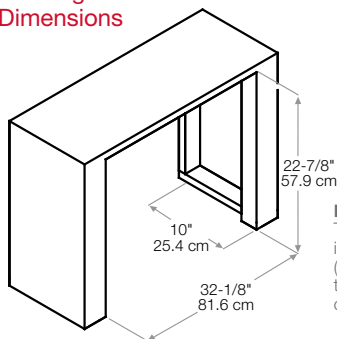

Framing Dimensions

Note:
The fireplace needs to be installed to ensure 35 in² (226 cm²) of intake air, into the back of the unit, on a continuous basis.

Mood-maker Remote

120 Volts | 1,500 Watts | 5,118 BTU

Model #	Description	Lbs / Kg	UPC	Wty. [†]	Carton Dimensions (WxHxD)		Cube	
					Inches	cm	ft ³	m ³
PF3033HL	33" Multi-Fire XD Electric Firebox - Realogs	60 / 27.2	781052 094857	1 yr.	38-1/4 x 17 x 29-1/8	97.0 x 43.2 x 74.0	10.9	0.3
PF3033HG	33" Multi-Fire XD Electric Firebox - Acrylic Ice	60 / 27.2	781052 095038	1 yr.	38-1/4 x 17 x 29-1/8	97.0 x 43.2 x 74.0	10.9	0.3