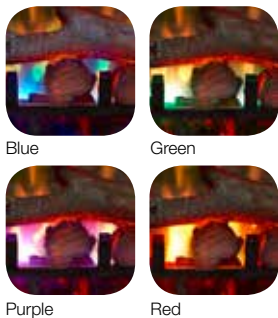

MultiFire XD[®]

Multi-Fire XD® 33" Plug-in Electric Firebox

PF3033HL

Features

-  **Multi-Fire XD™ Flame Effect**
Vivid flames that are brighter and more lifelike day or night.
-  **Realogs™**
Molded from meticulously selected and charred hardwood and positioned to maximize the illusion of depth and the appearance of burning firewood.
-  **ComfortSaver™ Heating System**
The patented ComfortSaver™ ceramic heating system uses 11% less energy than the leading quartz infrared heater by automatically adjusting fan speed and heater wattage to safely and precisely match the requirements of the room.
-  **Media Accent Colors**
Choose from a variety of brilliant color themes or cycle through a range of colors using the custom mode, freezing on the hue of your choice.
-  **Flame Accent Colors**
Accent the flames with custom base colors from warm red to gas blue.
-  **Precision Thermostat**
Electronic thermostat maintains room temperature within 1/2°C (1°F) for perfect comfort and increased energy efficiency.
-  **Economical**
Economical to operate costing only pennies per hour.*
-  **Low Carbon Footprint**
The most sustainable fireplace option; no emissions and 100% efficient.
-  **Mood-maker Remote**
Customize the light color and intensity for a fireplace that reflects your personality.
-  **All-season Flames**
Enjoy the unique charm of a fireplace 365 days a year using the flames without the heat.

* Based on national average residential electricity rate. Rates vary.

Warms up to **1,000** sq. ft.

Also available with Acrylic Ice: PF3033HG

Color Themes

Blue

Green

Purple

Red